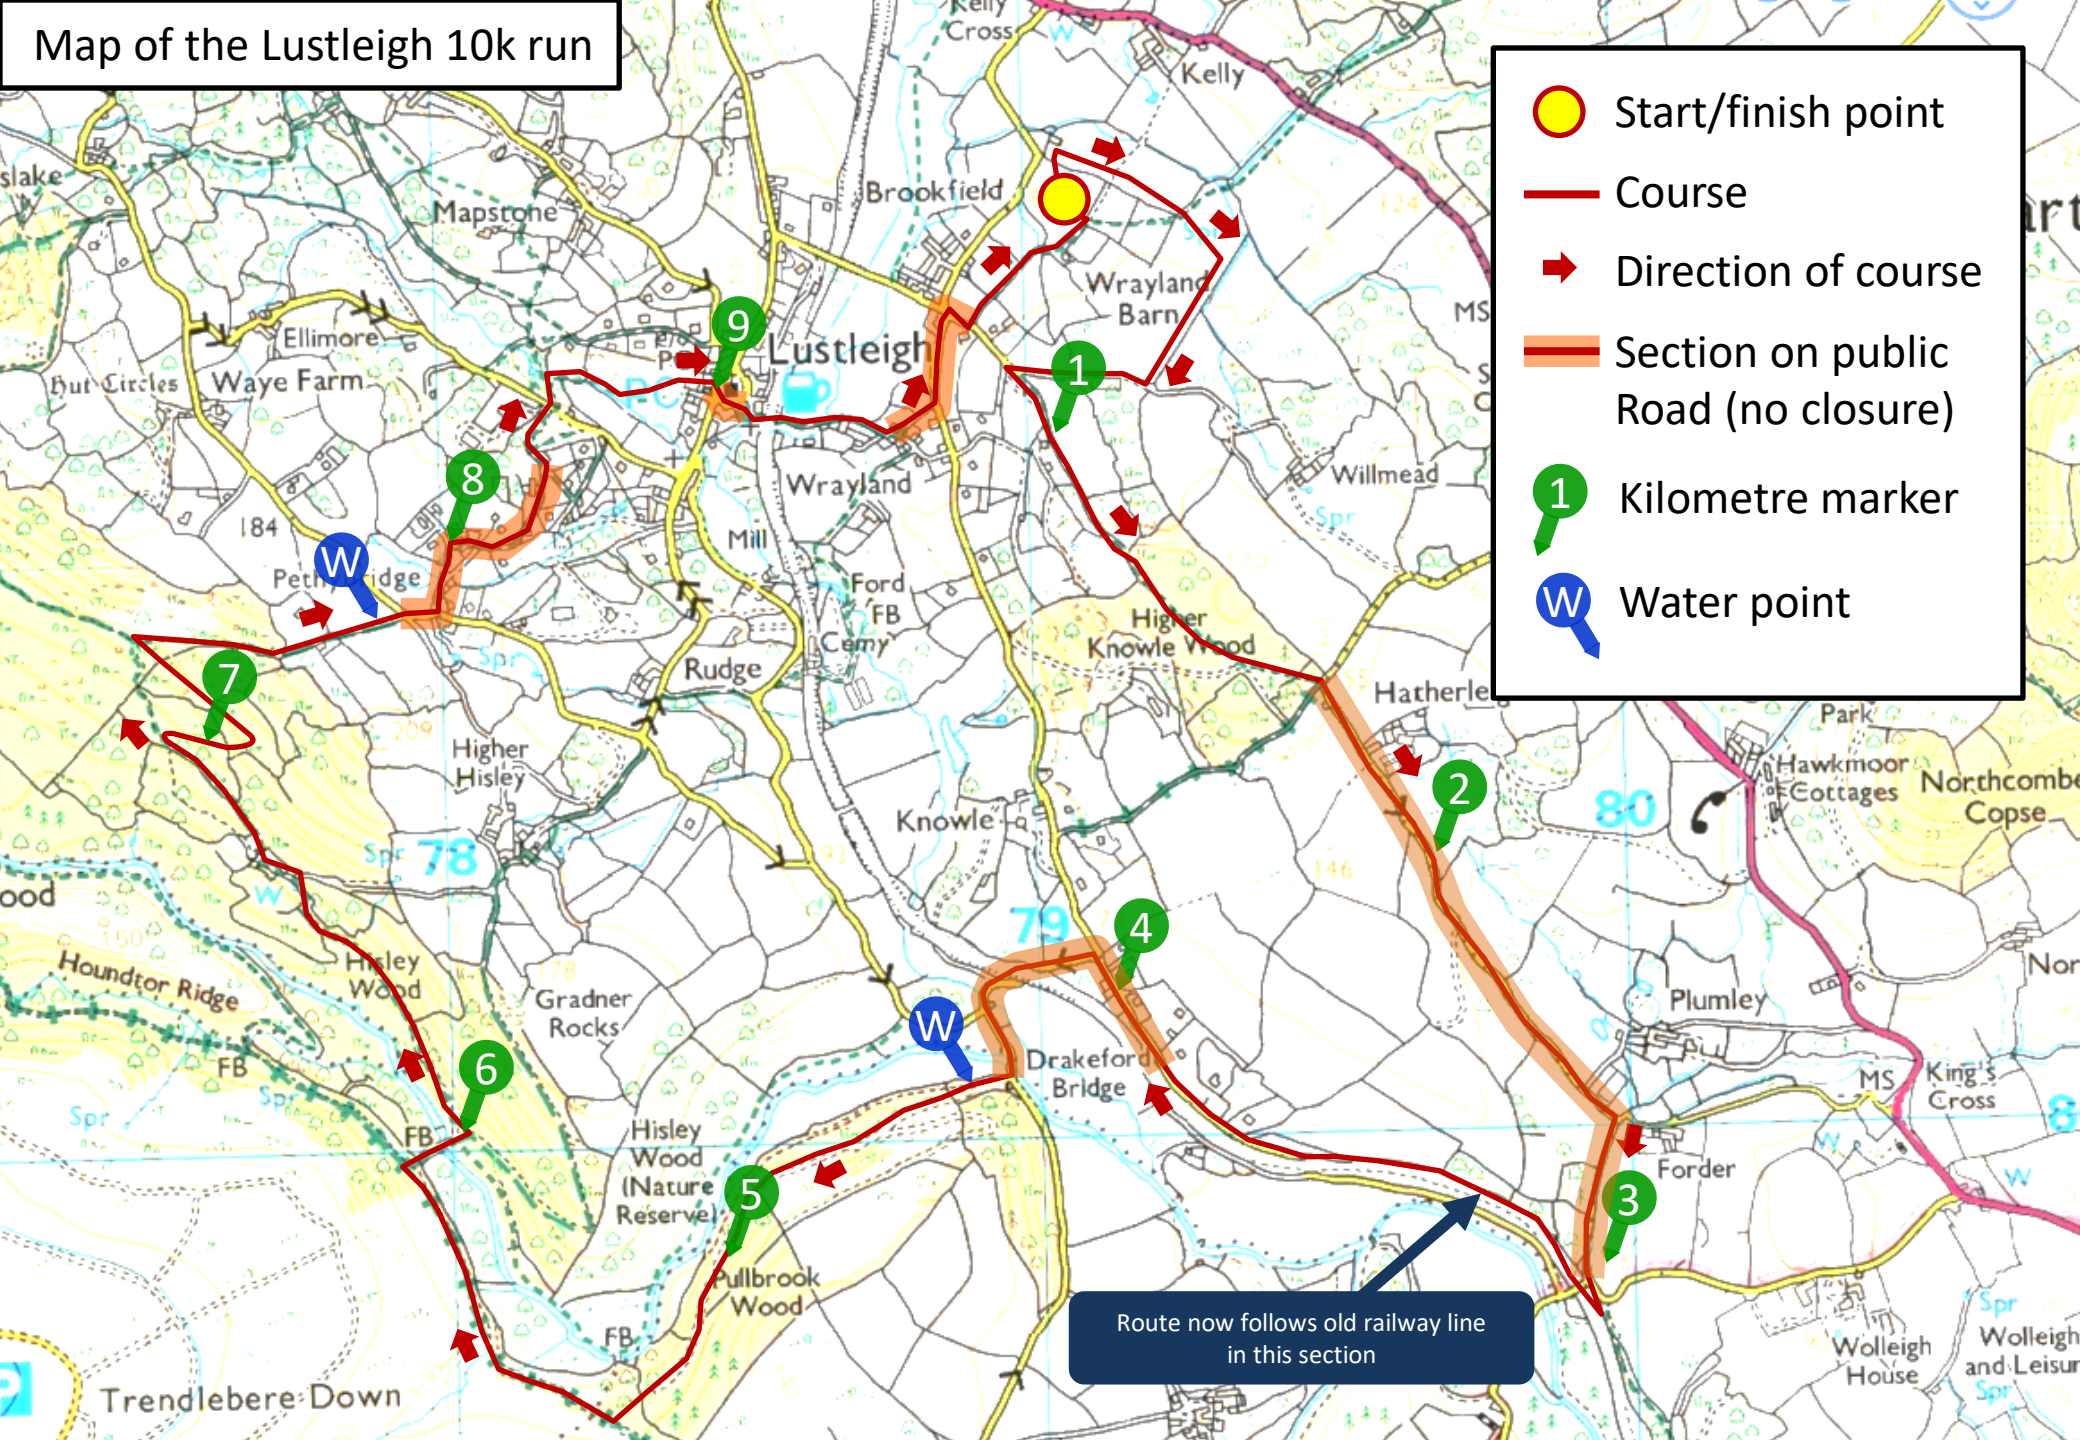

Map of the Lustleigh 10k run

-  Start/finish point
-  Course
-  Direction of course
-  Section on public Road (no closure)
-  1 Kilometre marker
-  Water point

Route now follows old railway line in this section